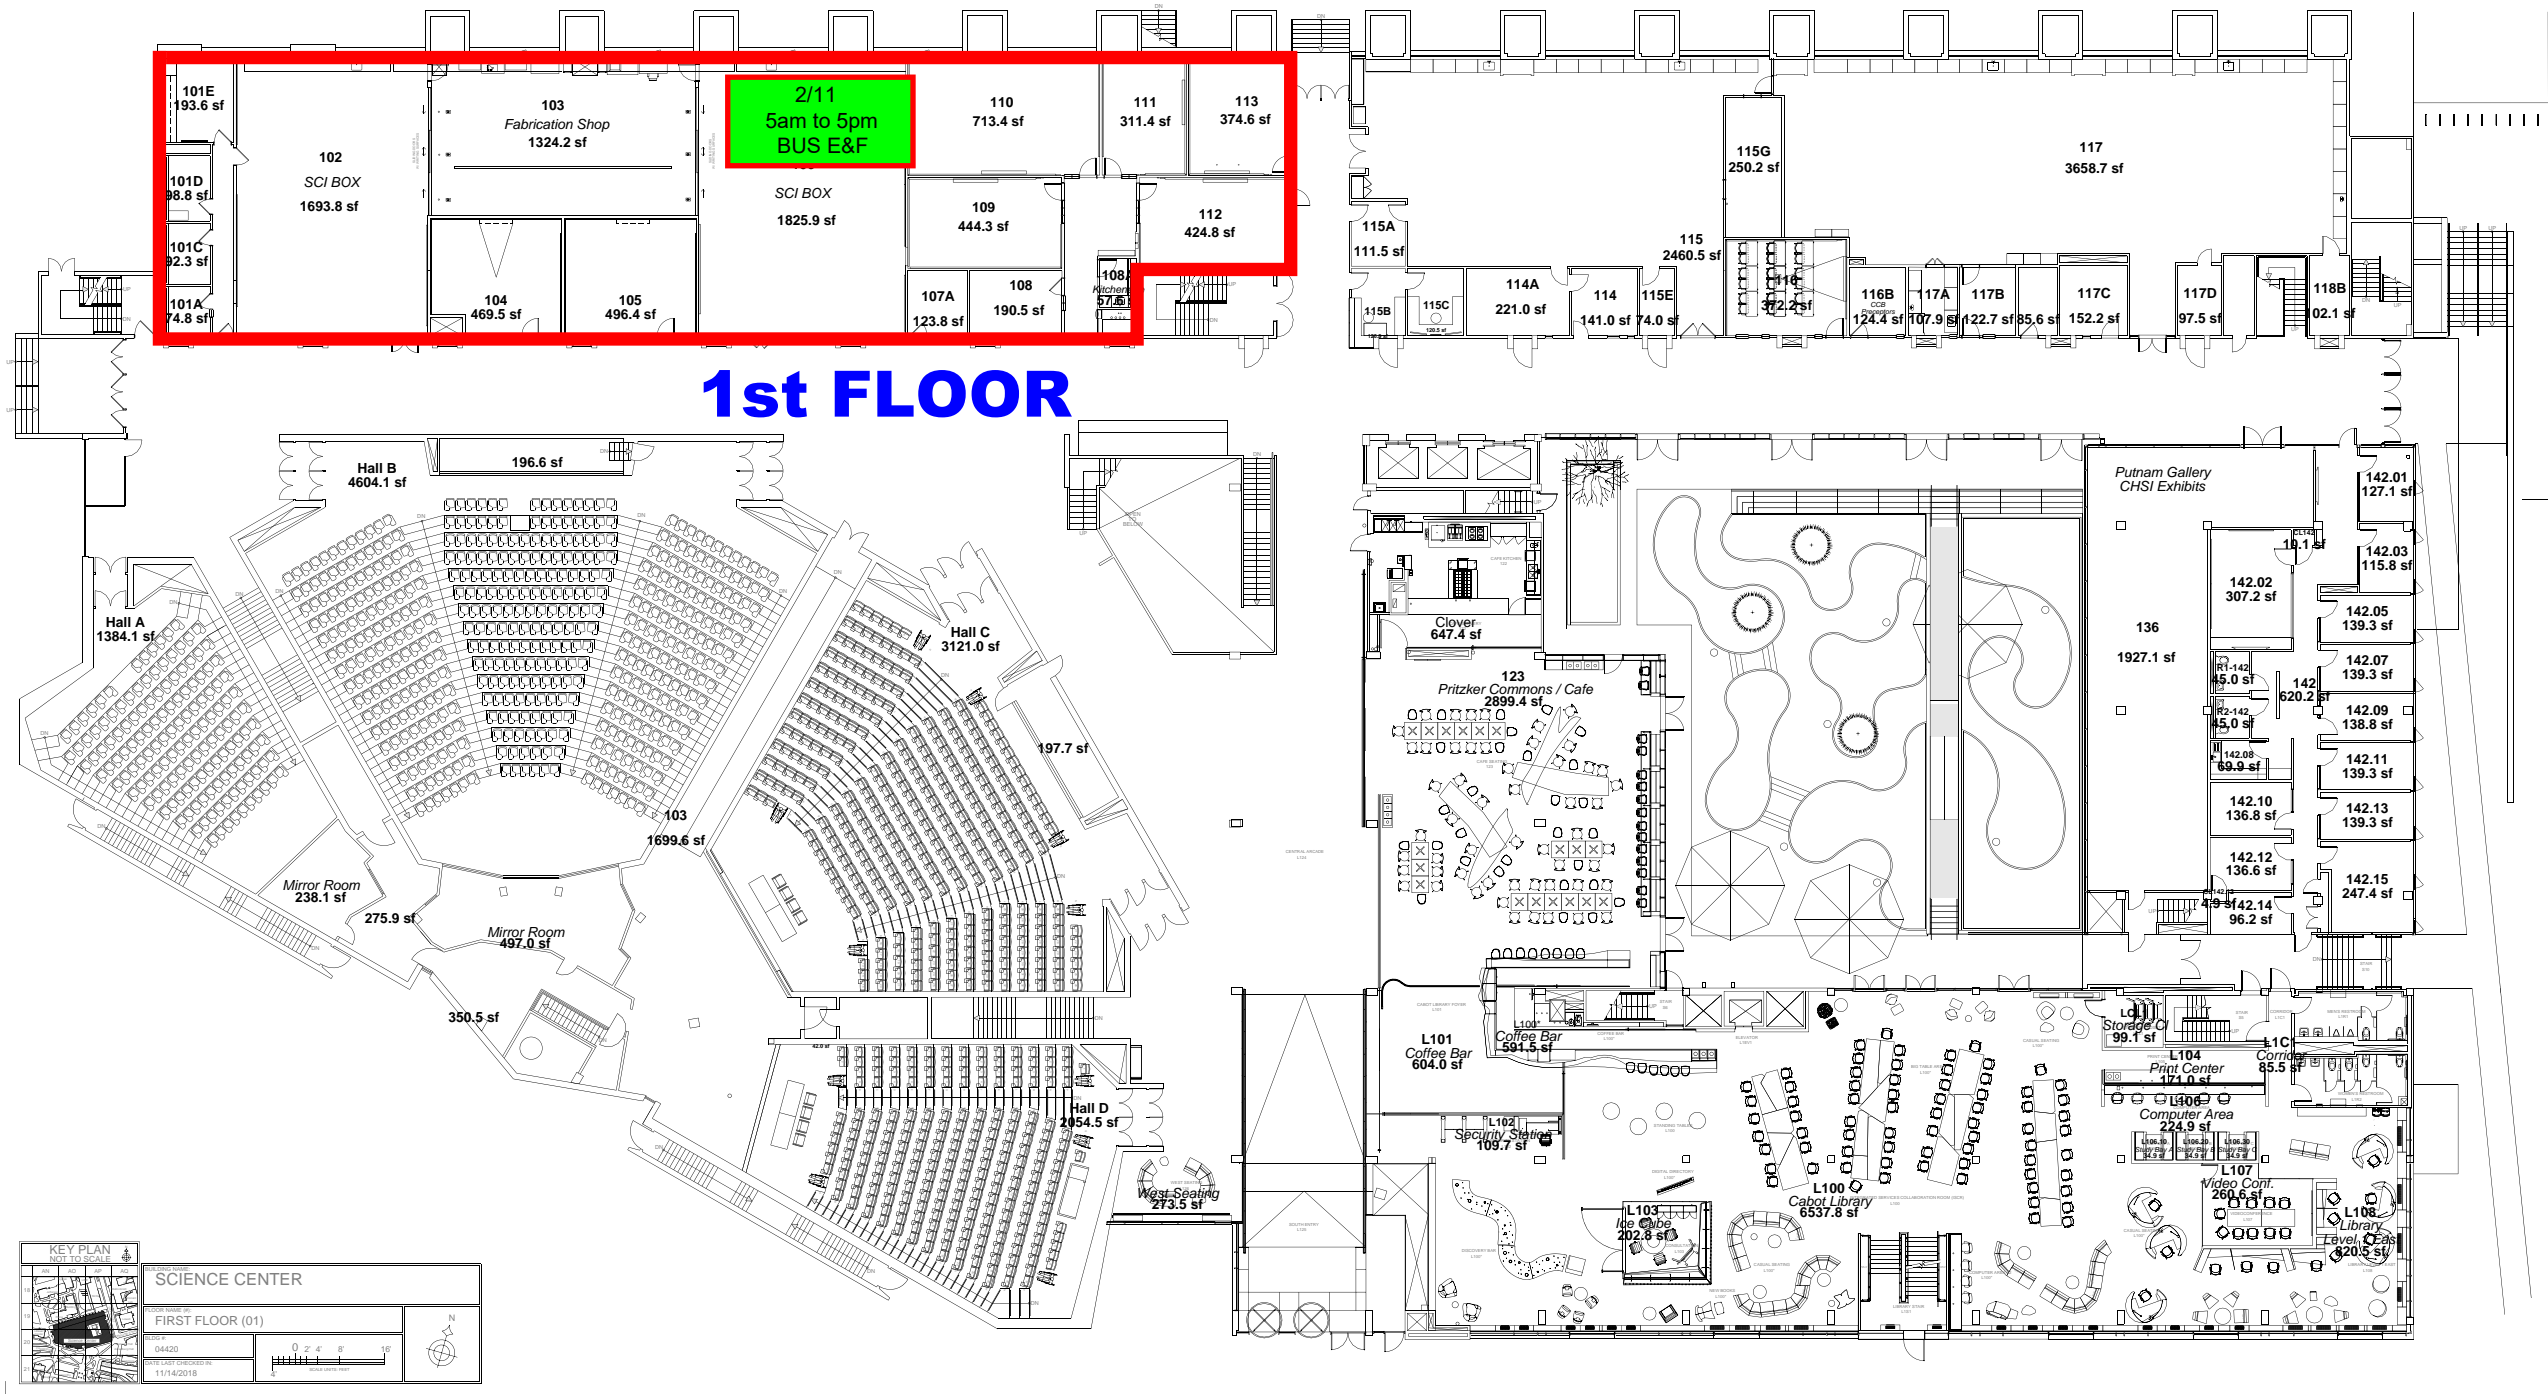

Space Status	
SUBTOTAL	Actual 0.0 SF
NOT DESIGNATED	38,709.7 SF
TOTALS	38,709.7 SF

Science Center
1 Oxford Street Cambridge MA 02138
Second
As Built
Nov 12, 2020

1st FLOOR

General	
SUBTOTAL	Actual 0.0 SF
NOT DESIGNATED	50,117.2 SF
TOTALS	50,117.2 SF